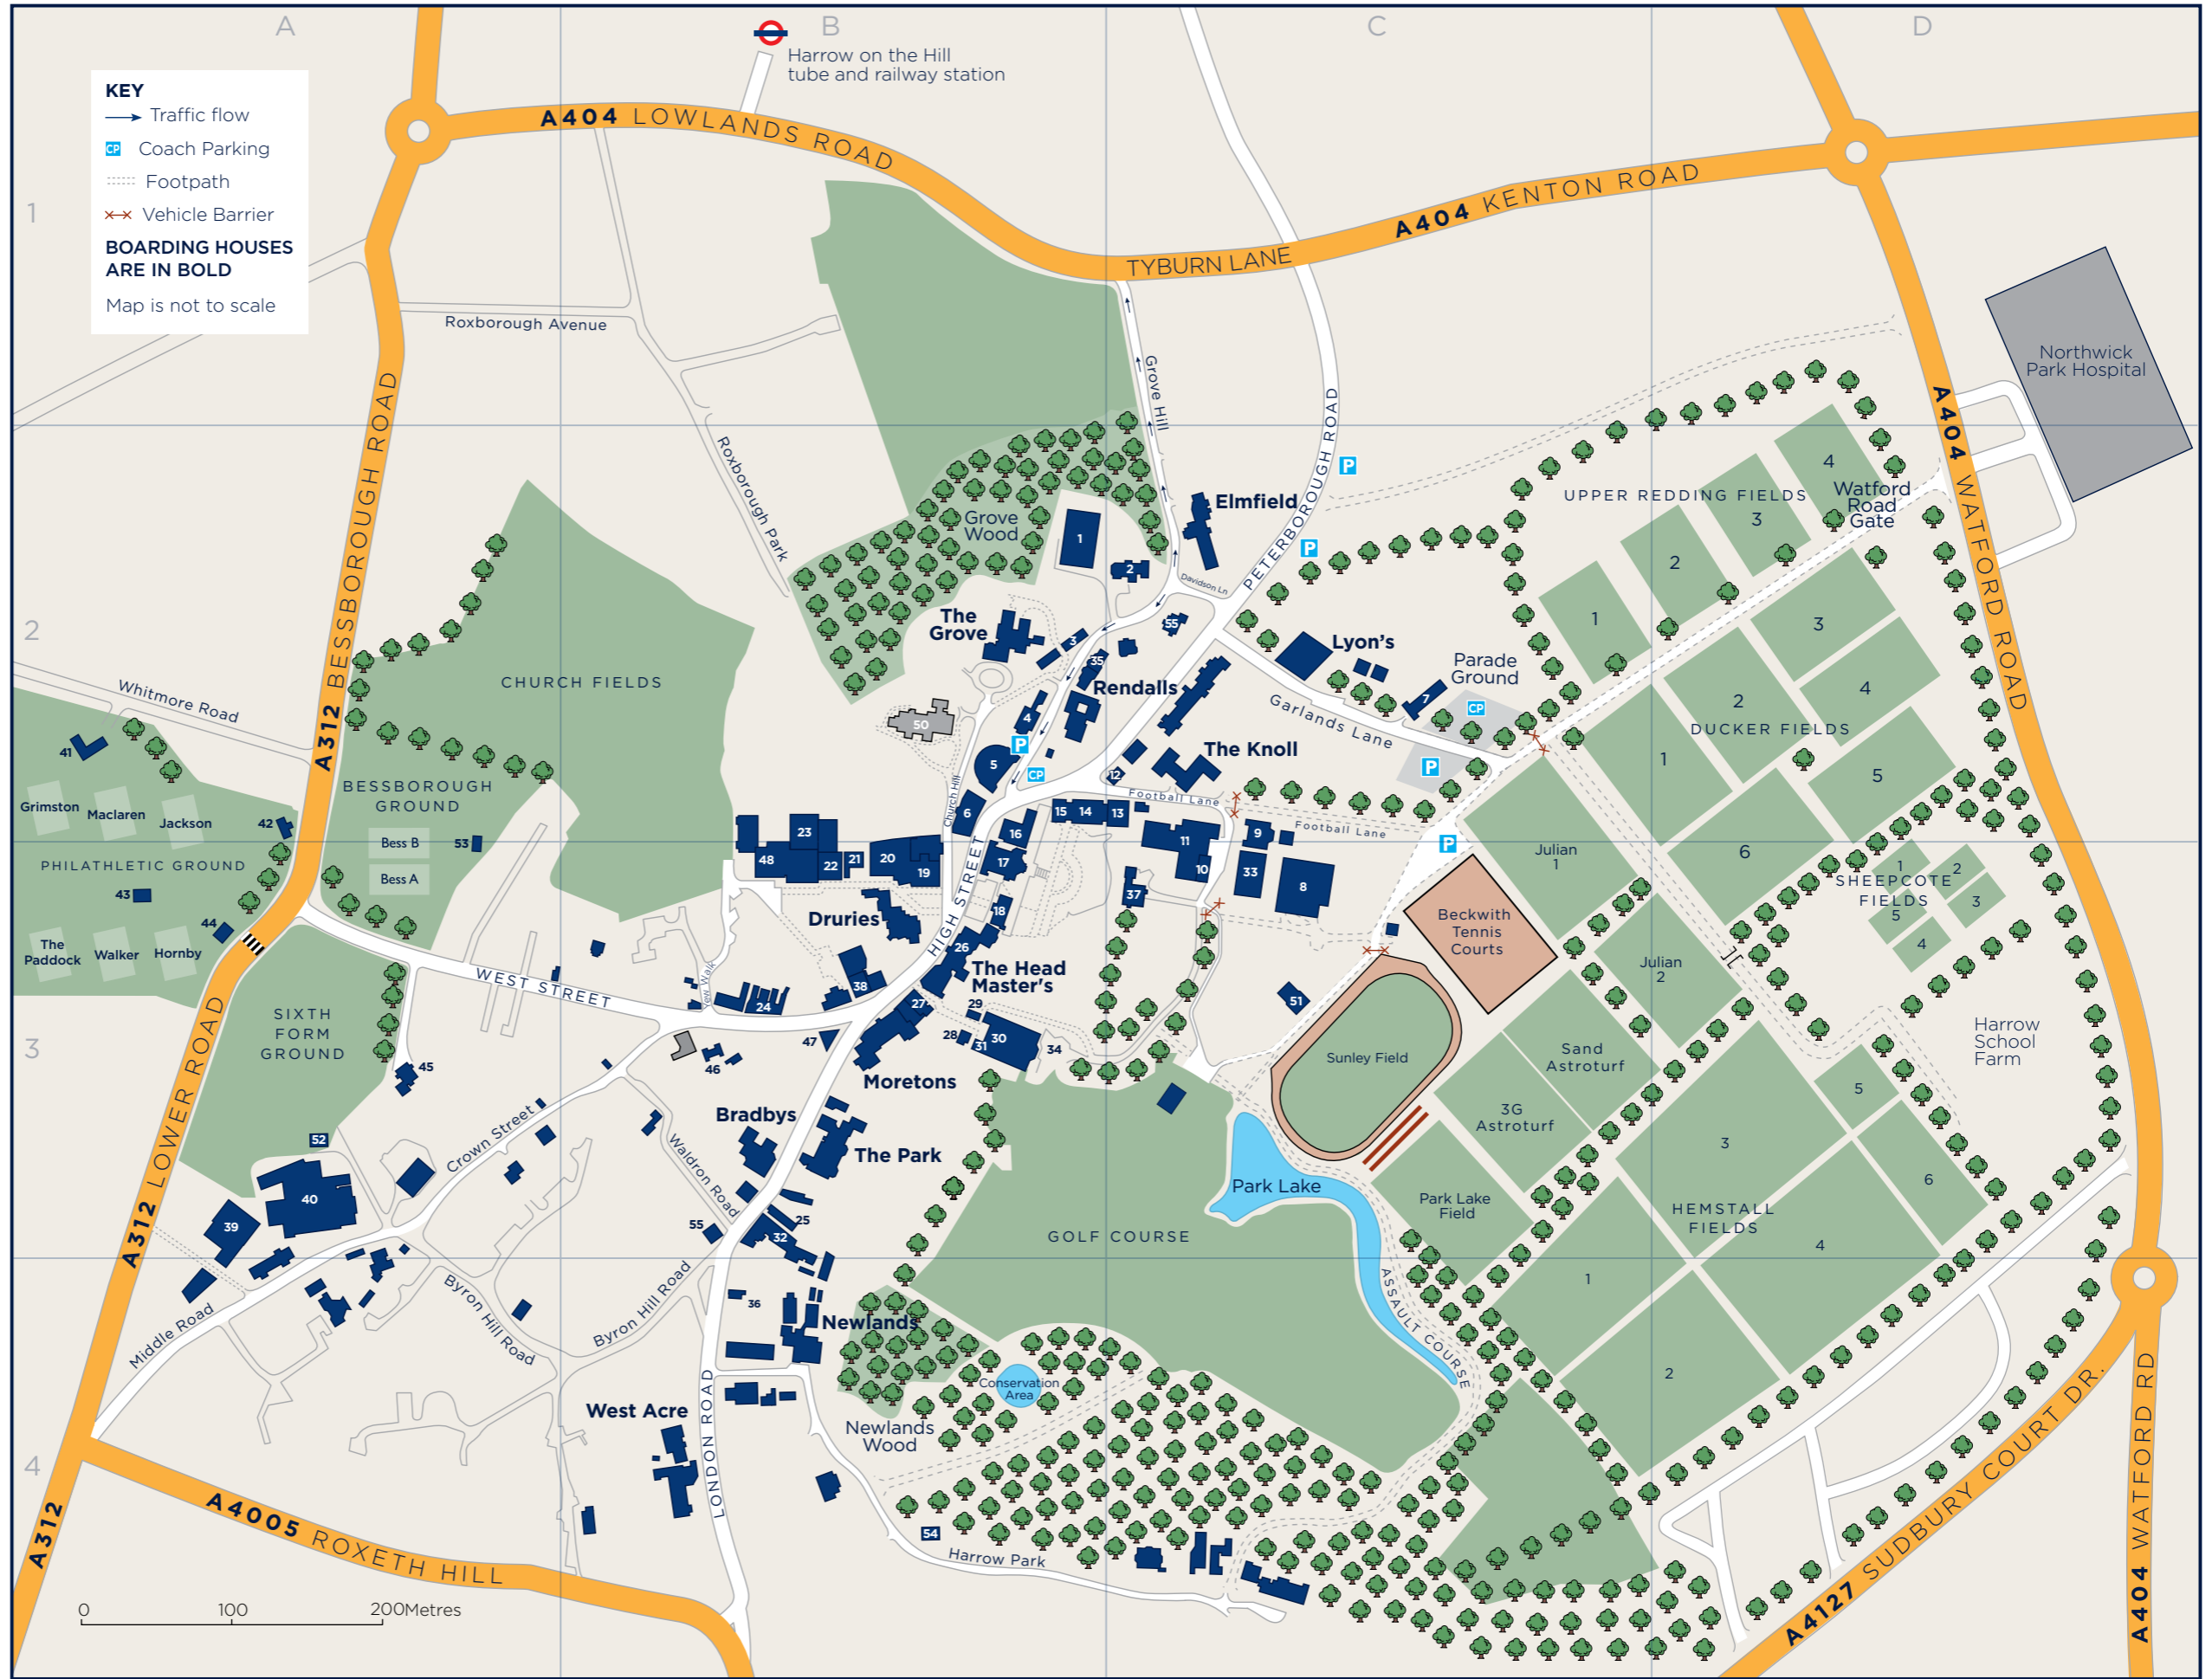

BUILDING	REF. NO.
1 High Street	B3 26
Admissions (Peel House)	C3 37
Alcock Pavilion	A2 41
Arboretum (Sculpture)	B2 9
Archives	B3 55
Art Schools: Leaf Schools	B2 3
Art Schools: Pasmore Gallery	B2 4
Bessborough Pavilion	A3 53
Billings & Edmonds	B4 36
Biology Schools	C2 13
Boyer Webb Pavilion	C3 51
Bursary	B3 27
Butler Centre	C2 13
Buxton Pavilion	A3 43
Castle public house	B3 46
Catering Office	B3 31
Chapel	B3 17
Chemistry Schools	B2 14
Churchill Schools	B2 1
Custos	B3 20
Design Technology	B2 1
Economics & Business Studies Schools	B2 15
Estates Bursar	B3 29
Fencing Salle	B3 22
Field House	A3 45
Fives Courts	B2 23
Fourth Form Room	B3 19
Gayton	C2 55
Geography	B2 1
Grass nets	A3 44
Harrow Association	B3 28
Harrow Development Trust	B3 28
Harrow Rifle Corps: Armoury	C3 10
Harrow School Enterprises Ltd (HSEL)	B3 24
Hospitality suite	B2 35
ICT	B2 1
Indoor cricket nets	A3 40
John Lyon School	A3 39
Kitchen delivery entrance	B3 34
Mathematics Schools	C2 11
Medical Centre	B3 25
Modern Languages Schools	C3 33
Music Schools	C2 9
New Schools	B2 16
Old Armoury	B3 19
Old Etonian Hotel	B3 47
Old Harrovian Room	B2 6
Old Schools	B3 19
Old Speech Room Gallery	B3 19
Photographic Studio	B2 15
Physics Schools	C2 11
Rackets and Squash Courts	B3 22
Reception (5 High Street)	B3 27
Richardson Pavilion	A2 42
Rifle Range	C2 7
Ryan Theatre	B2 48
Sculpture Studio	B3 21
Secretariat (Peel House)	C3 37
Shepherd Churchill Dining Hall & Room	B3 30
Sixth Form Pavilion	A3 52
Speech Room	B2 5
Sports Centre	C3 8
St Mary's Church	B2 50
Swimming pool	C3 8
The Copse	C2 2
The Hill Shop	B3 38
The Museum of Harrow Life	C2 12
The Outfitters	B3 25
Vaughan Library	B3 18
War Memorial Building	B2 6
Works Department	B3 32
Works Yard	B4 54

Reception (5 High Street) - HA1 3HP	Garlands Lane car park - HA1 3GF	Parade Ground - HA1 3GF	Soccer, rugby, tennis and athletics grounds - HA1 3GF	Philathletic Ground (cricket) - HA1 4AA	Sixth Form Ground (cricket) - HA1 3ER	Admissions (Peel House) - HA1 3EA