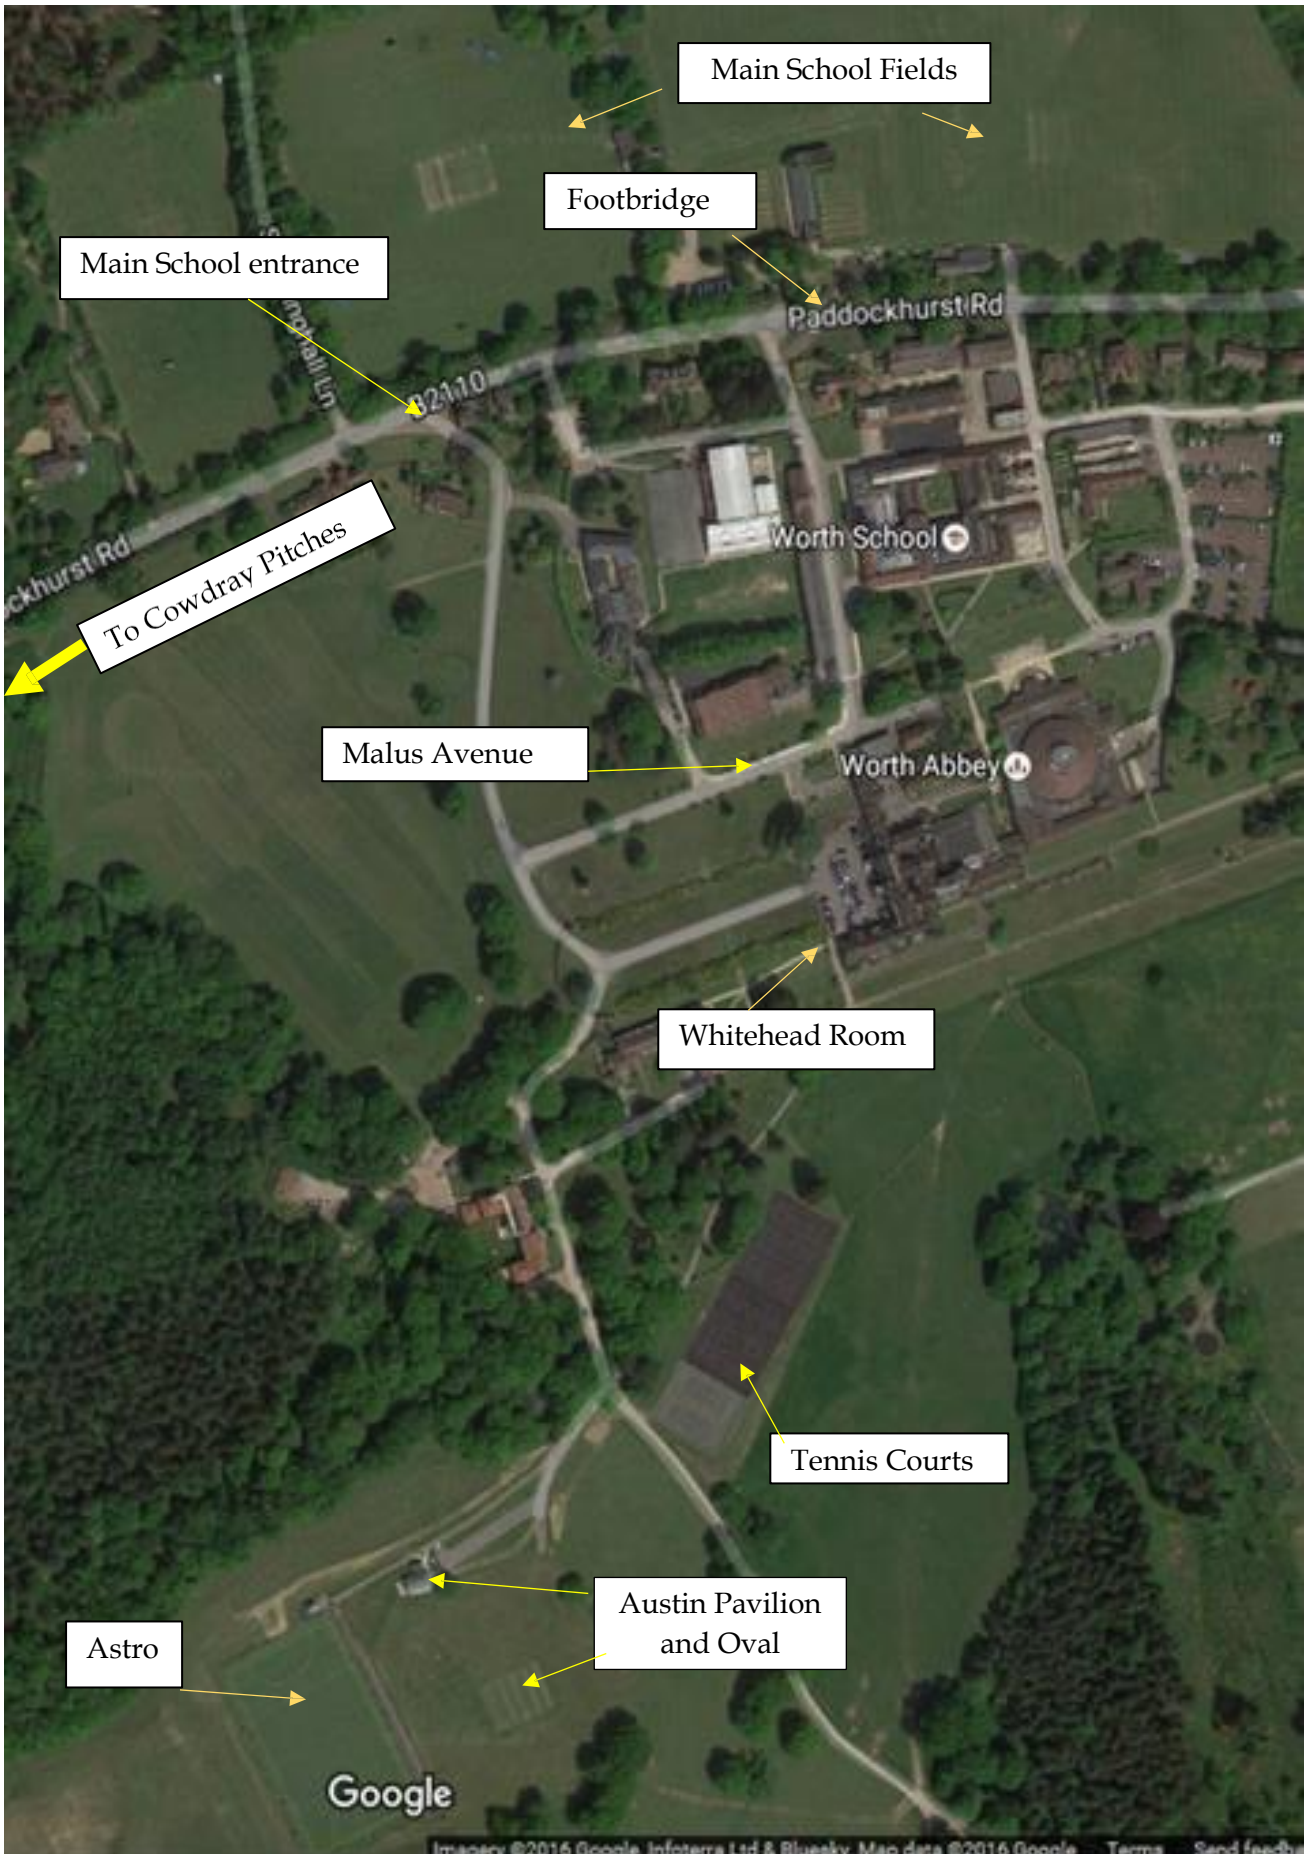

Main School Fields

Footbridge

Main School entrance

Paddockhurst Rd

To Cowdray Pitches

Worth School

Malus Avenue

Worth Abbey

Whitehead Room

Tennis Courts

Astro

Austin Pavilion and Oval

Google